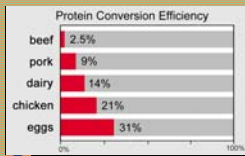

STILL WRITING

["The Ecology of Meat"](#) -- promoting more climate change awareness (ABT, Nov.)